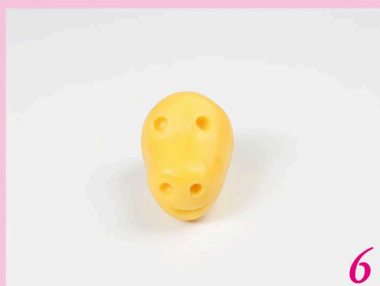

Modelling Chocolate

1

2

3

4

5

6

7