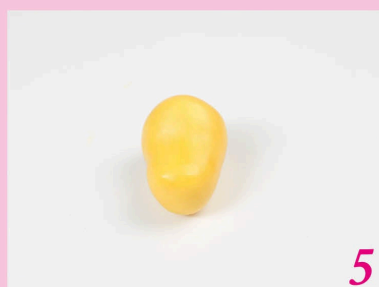

Modelling Chocolate

1

2

3

4

5

6

7