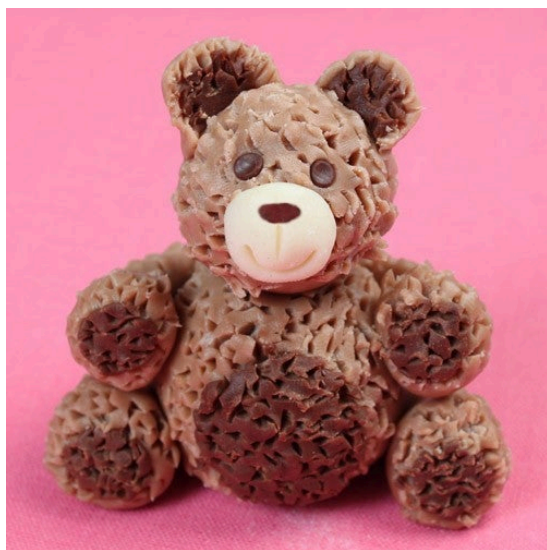

de leukste taarten shop

Bear

Make this cute bear of modelling chocolate with this handy step by step how to from FunCakes! For this bear they have used white, dark and milk modelling chocolate.

Boodschappenlijstje

PME Modelling Tool Scriber Needle

PME6
€5.19

de
leukste
taarten
shop

de leukste taarten shop

Modelling Chocolate